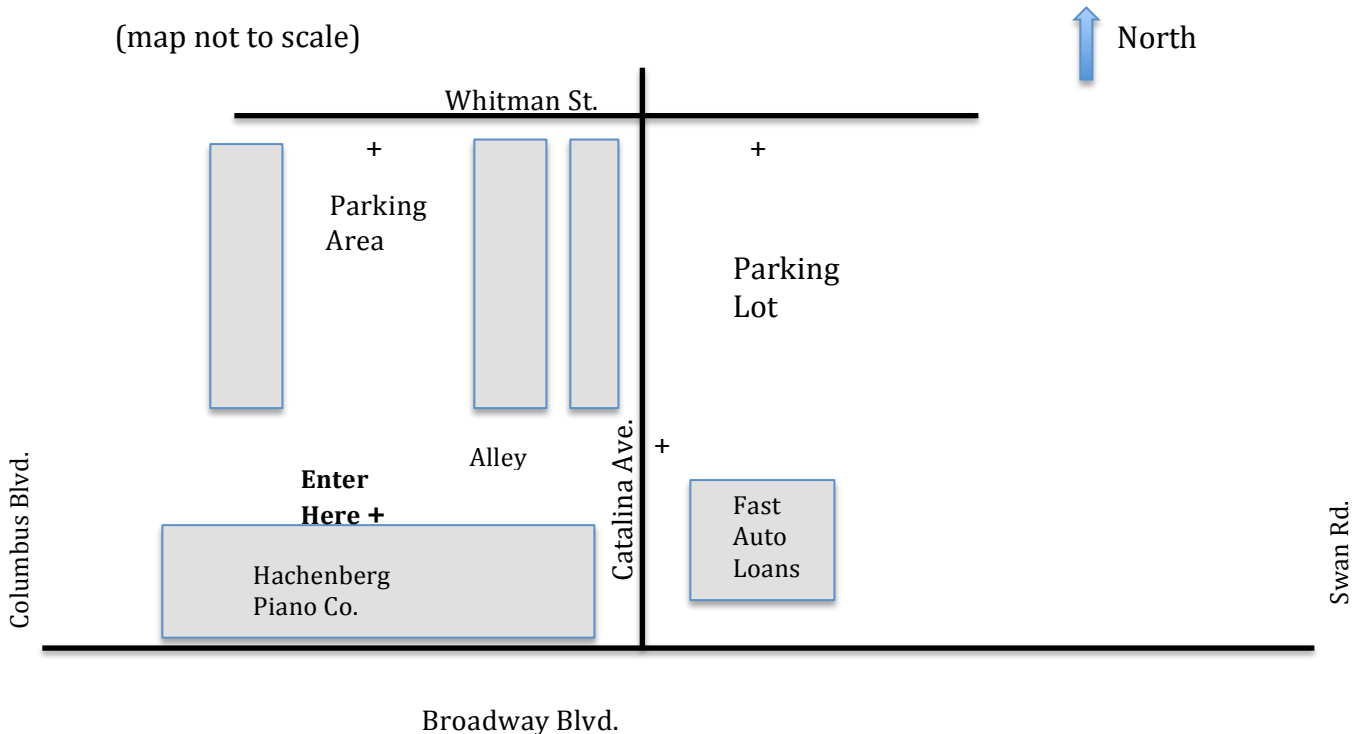

Ensemble Rehearsals 2018  
February 10/11, and February 17/18, and March 3/4

Hachenberg Piano Company  
4333 E. Broadway Blvd.

ENSEMBLE ENTRANCE is in the **BACK** of the store.

**PARKING IN REAR ONLY!!!! NO PARKING IN FRONT OF BUILDING** off of Broadway!  
Parking is available in the paved parking lot behind the “Fast Auto Loans” building  
off of Catalina Ave.

Please park in the paved lot behind Fast Auto Loans. Come to the entrance at the back of the store in the alley. When you enter there will be a registration desk and a place to wait. You may browse through the store at any time. Students will be taken to the rehearsal room when it is time for their song to rehearse. Please do not drop off your student. Please park and escort them from the parking lot to the registration area in the back of the store.

Handicapped parking is available in front of the building in marked spaces.