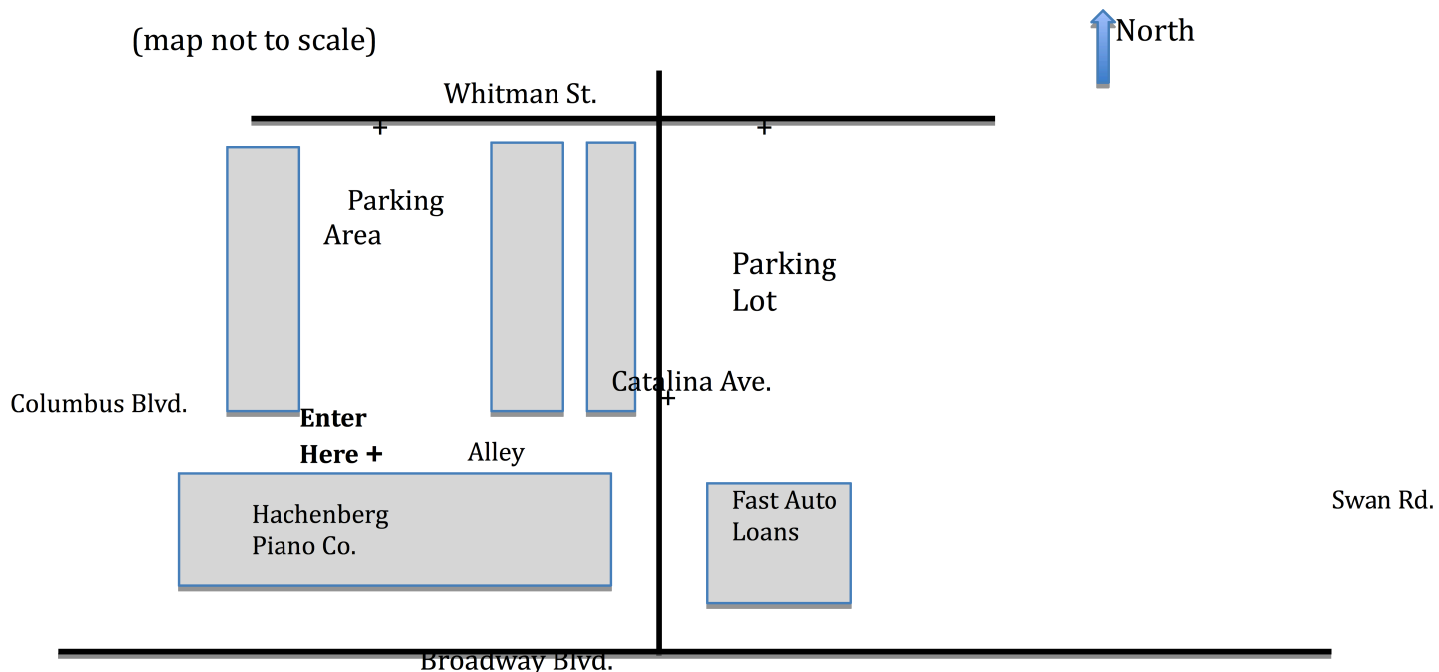

Ensemble Rehearsals 2019
February 9/10, and February 16/17, and March 2/3

Hachenberg Piano Company
4333 E. Broadway Blvd.

ENSEMBLE ENTRANCE is in the **BACK** of the store.

PARKING IN REAR ONLY!!!! NO PARKING IN FRONT OF BUILDING off of Broadway!
Parking is available in the paved parking lot behind the “Fast Auto Loans” building
off of Catalina Ave.

Please park in the paved lot behind Fast Auto Loans. Come to the entrance at the back of the store in the alley. When you enter there will be a registration desk and a place to wait. You may browse through the store at any time. Students will be taken to the rehearsal room when it is time for their song to rehearse. Please do not drop off your student. Please park and escort them from the parking lot to the registration area in the back of the store.

Handicapped parking is available in front of the building in marked spaces.