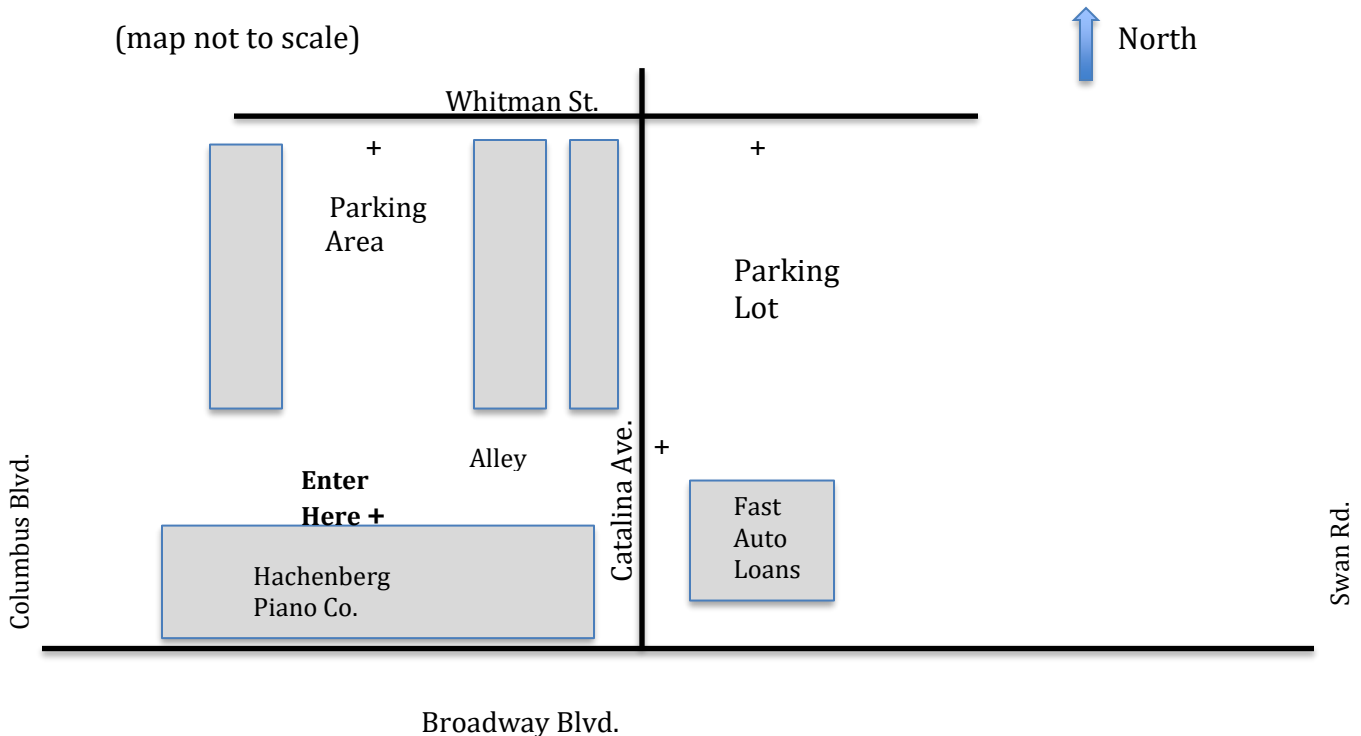

Ensemble Rehearsals 2020
February 8/9, and February 15/16, February 29 & March 1

Hachenberg Piano Company
4333 E. Broadway Blvd.

ENSEMBLE ENTRANCE is in the **BACK** of the store.

PARKING IN REAR ONLY!!!! NO PARKING IN FRONT OF BUILDING off of Broadway!
Parking is available in the paved parking lot behind the “Fast Auto Loans” building
off of Catalina Ave.

Please park in the paved lot behind Fast Auto Loans. Come to the entrance at the back of the store in the alley. When you enter there will be a registration desk and a place to wait. You may browse through the store at any time. Students will be taken to the rehearsal room when it is time for their song to rehearse. Please do not drop off your student. Please park and escort them from the parking lot to the registration area in the back of the store.

Handicapped parking is available in front of the building in marked spaces.