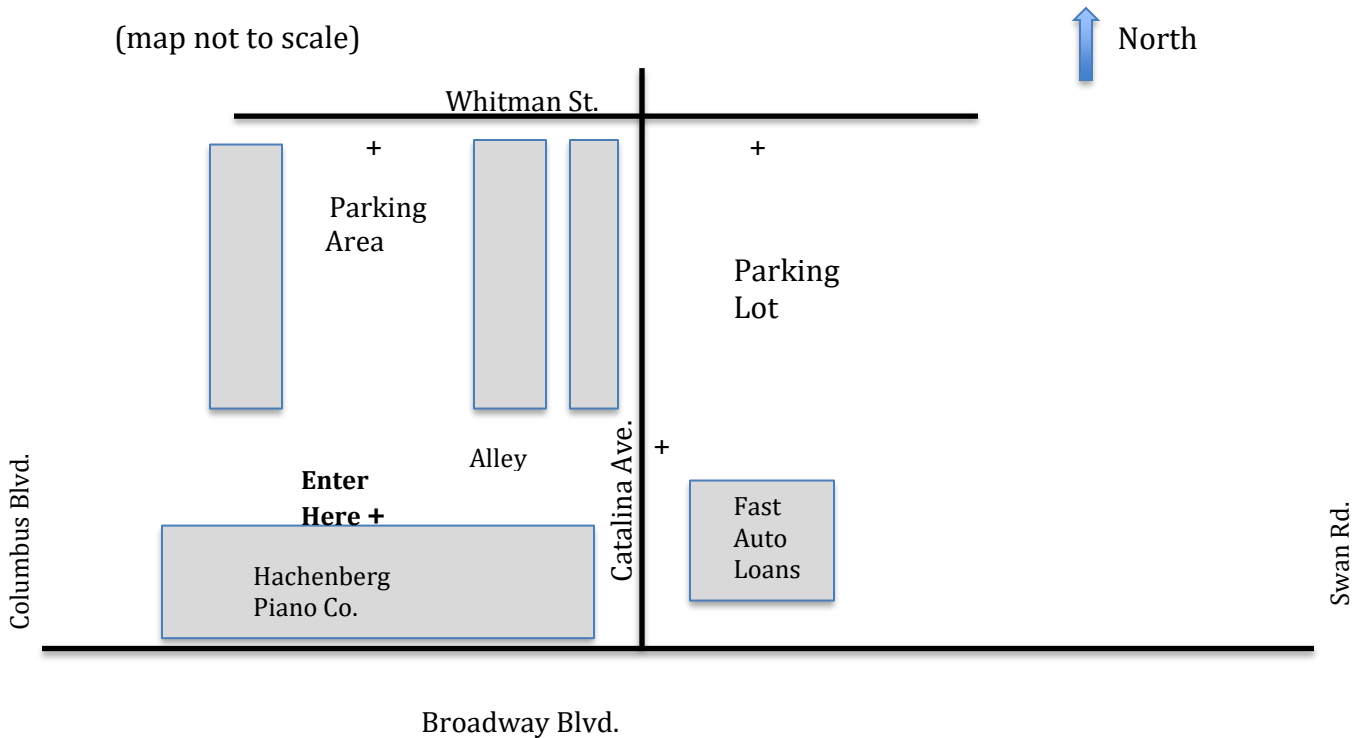

Ensemble Rehearsals 2021
February 13/14, and February 20/21, and March 6/7

Hachenberg Piano Company
4333 E. Broadway Blvd.

ENSEMBLE ENTRANCE is in the **BACK** of the store.

PARKING IN REAR ONLY!!!! NO PARKING IN FRONT OF BUILDING off of Broadway!
Parking is available in the paved parking lot behind the “Fast Auto Loans” building
off of Catalina Ave.

Please park in the paved lot behind Fast Auto Loans. Come to the entrance at the back of the store in the alley. When you enter there will be a registration desk and a place to wait. You may browse through the store at any time. Students will be taken to the rehearsal room when it is time for their song to rehearse. Please do not drop off your student. Please park and escort them from the parking lot to the registration area in the back of the store.

Handicapped parking is available in front of the building in marked spaces.